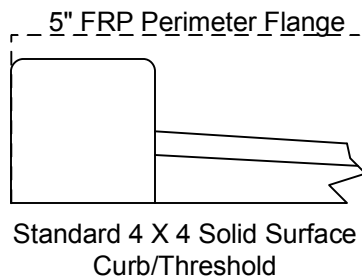

Solid Surface Shower Base

Curb Options

NOTE: Due to the custom nature of our product line, not all specifications can be shown.

Phone: (912) 352-0442

www.showerbase.com

SOLID SURFACE **SHOWER BASE**

NOTE: Shower base dimensions are nominal sizes. A 1/8" variation in actual dimensions may occur due to the custom fabrication process.