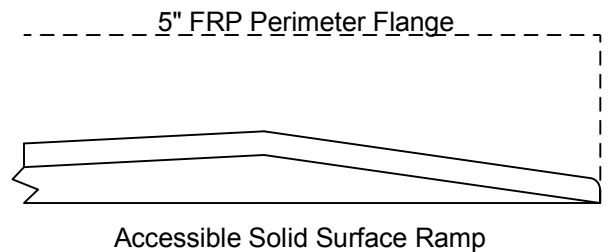

Solid Surface Shower Base

Curb Options

NOTE: Due to the custom nature of our product line, not all specifications can be shown.

Phone: (912) 352-0442

www.showerbase.com

SOLID SURFACE **SHOWER BASE**

NOTE: Shower base dimensions are nominal sizes. A 1/8" variation in actual dimensions may occur due to the custom fabrication process.