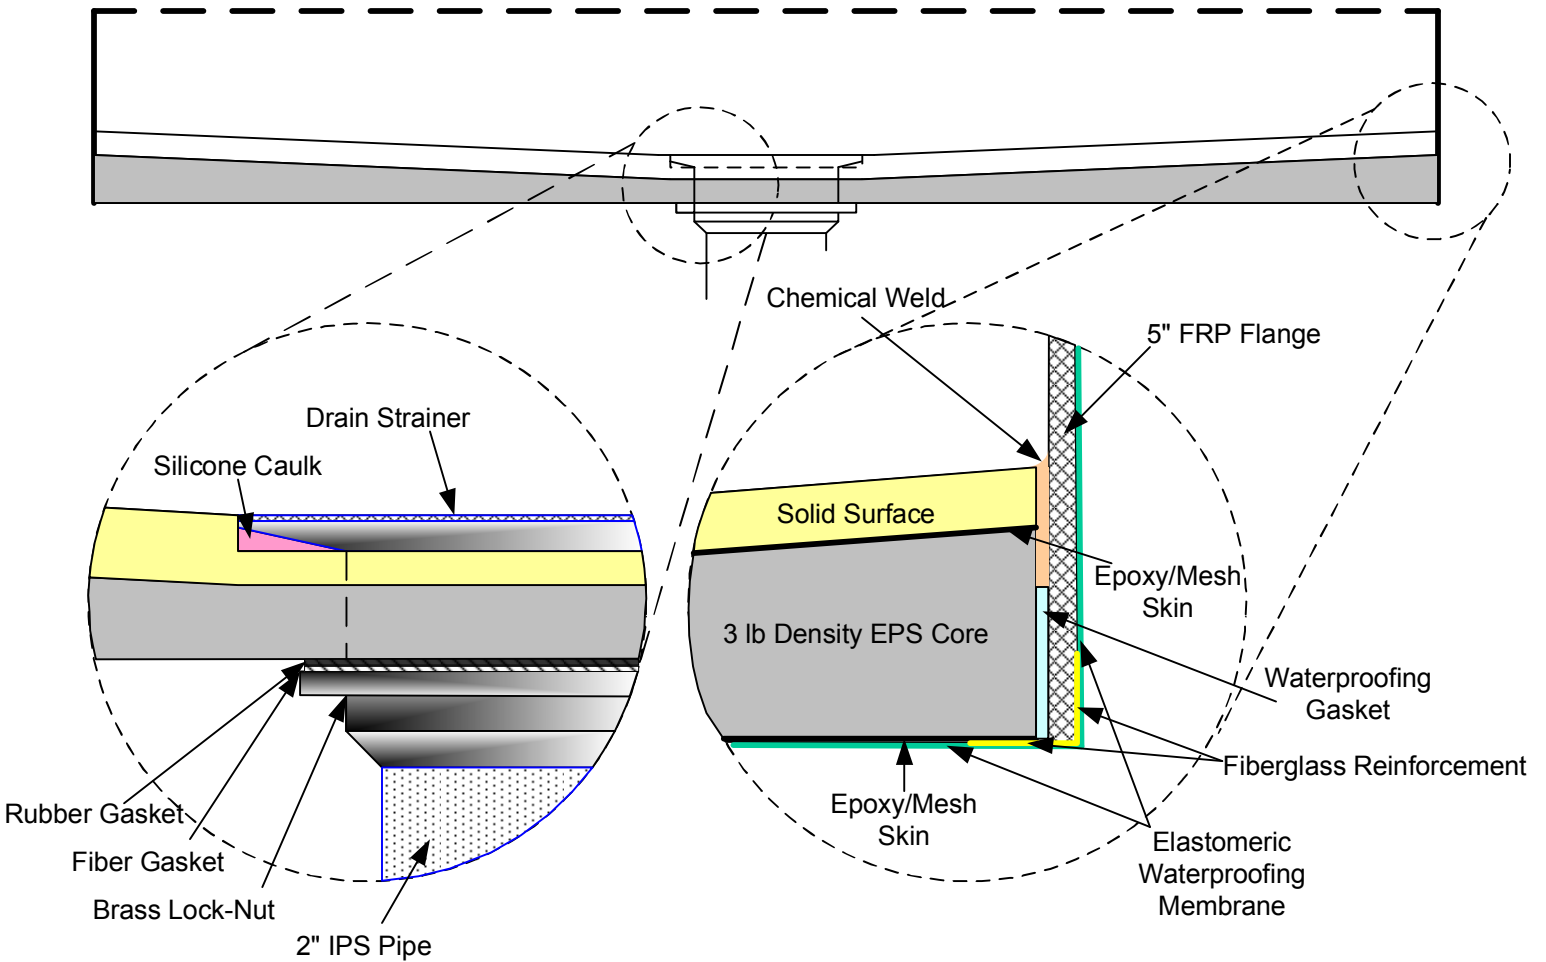

Solid Surface Shower Base

Curb Options

NOTE: Due to the custom nature of our product line, not all specifications can be shown.

Phone: (912) 352-0442

www.showerbase.com

SOLID SURFACE **SHOWER BASE**

NOTE: Shower base dimensions are nominal sizes. A 1/8" variation in actual dimensions may occur due to the custom fabrication process.